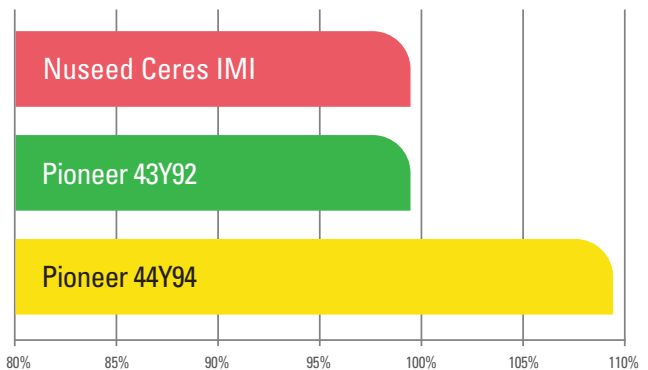

NUSEED CERES IMI

An early maturing IMI hybrid with excellent early vigour

A new option for IMI tolerant canola with Nuseed's top-rated genetics.

Nuseed Ceres IMI is our first release in this popular herbicide technology. It has demonstrated competitive yield and excellent oil during trials.

Suited to quick canola growing regions, **Nuseed Ceres IMI** comes with good Blackleg resistance and harvestability.

KEY POINTS

- The first IMI hybrid with Nuseed hybrid genetics
- Suits quick canola growing environments
- Excellent oil and competitive yield performance
- Strong early vigour for good ground cover and root depth
- Moderate plant height for good harvestability

VARIETY PERFORMANCE (YIELD GRAPH)

Long-term predicted yield from all SA, Vic and NSW Low to Mid rainfall IMI Tolerant NVTs.

DESCRIPTION

Maturity	Early
Blackleg rating*	RMR
Blackleg group	AD
Height	Medium – Tall
Oil	High
Seedling Vigour 1 poor – 9 very high	8
Standability 1 poor – 9 good	6**
Pod Shatter tolerance**	S
Alternative to	Pioneer® 43Y92CL & Hyola® Equinox
Recommended Target Yield	0.5 – 2.5 TNS