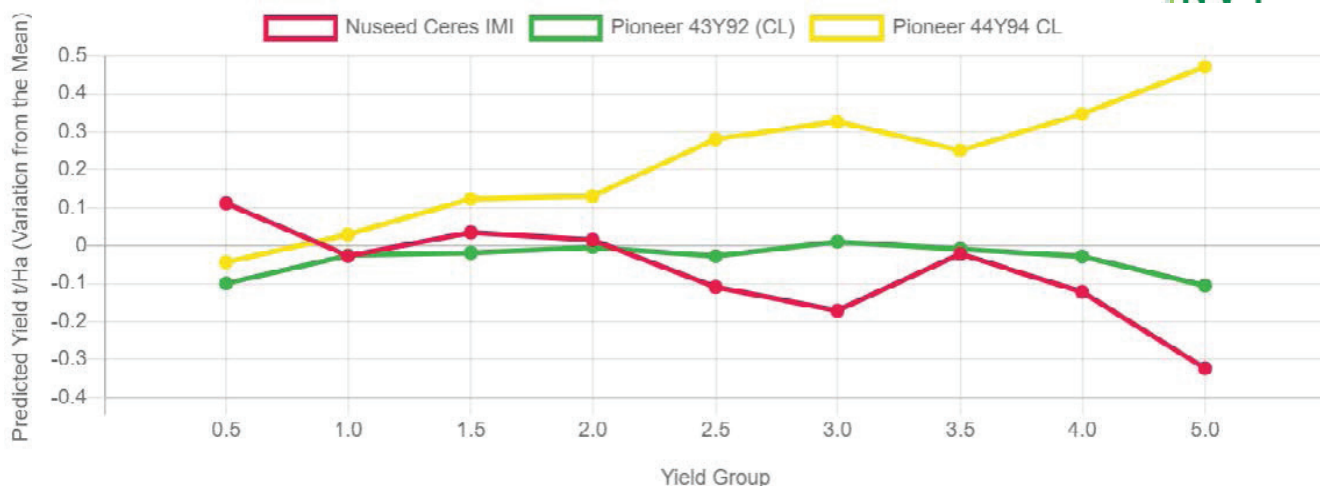

Suited to quick canola growing regions, **Nuseed Ceres IMI** comes with good Blackleg resistance and harvestability.

KEY POINTS

- The first IMI hybrid with Nuseed hybrid genetics
- Suits quick canola growing environments
- Excellent oil and competitive yield performance
- Strong early vigour for good ground cover and root depth
- Moderate plant height for good harvestability

VARIETY COMPARISON

Variety	Nuseed Ceres IMI	Pioneer 43Y92	Pioneer 44Y94
Type	Hybrid	Hybrid	Hybrid
Blackleg Rating	RMR	RMR	RMR
Oil Average (%)	47.4	45.8	45.8
Yield Average (MT/HA)	2.02	2.03	2.22
Yield % of Trial Mean	99%	99%	109%

Long-term predicted yield from all SA, Vic and NSW Low to Mid rainfall IMI Tolerant NVTs.

* 2024 Autumn Blackleg Rating bare

** Not recommended for early sowing in a high yield environment

^ Not recommended for yield environments 2.5 T or above

^^ Rated from Susceptible to Tolerant using our proprietary shaking methodology

NVT YIELD RESULTS – LONG-TERM PREDICTED YIELD T/HA (VARIATION FROM THE MEAN)

Mean Yield t/ha	0.44	0.96	1.22	1.70	2.23	2.71	3.20	3.84	4.51
Number of Trials	1	1	11	8	6	8	5	2	1